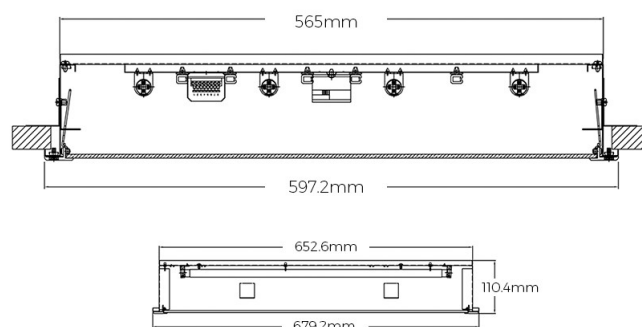

Coeus

The Coeus clean room fixture is IP65 rated both front and rear and is suited to most classes of clean room. It features front and rear access and is designed for installation in cut aperture ceilings. Additionally, the Coeus features a detachable gear tray. Available in LED or T5 formats.

An optional walk on version is available; tested to take a minimum single point load of 0.9kg as per BS6399 part 1.

Colour:	White.
LED:	700X600: 60w. 5375lm. 1300x600: 117w. 10,750lm.
Lamp Wattage:	700X600: 3x13w T5, 4x13w T5 or 4x20w T5. 1300x600: 3x25w T5, 3x50w T5, 4x25w T5 or 4x50w T5.
Construction:	Steel.
Walk On:	>0.9kg single load point, as per BS6399 part 1.
IP Rating:	IP65 Front and Rear.
Driver:	Electronic/DALI Ballast.

To specify choose one entry from each column below, e.g. "COE 076 WO EMD 413 WH" (option columns may be omitted if not required)

Name	Feature	Option	Emergency Option	Output (w.)	Trim
COE (Coeus)	076 (700X600) 136 (1300x600)	WO (Walk On)	EM EMS (Self Test) EMD (DALI)	L060: 60w. LED (700X600) L117: 117w. LED (1300x600) 313: 3x13w T5 (700X600) 413: 4x13w T5 (700X600) 420: 4x20w T5 (700X600) 325: 3x25w T5 (1300x600) 350: 3x50w T5 (1300x600) 425: 4x25w T5 (1300x600) 450: 4x50w T5 (1300x600)	WH (White)