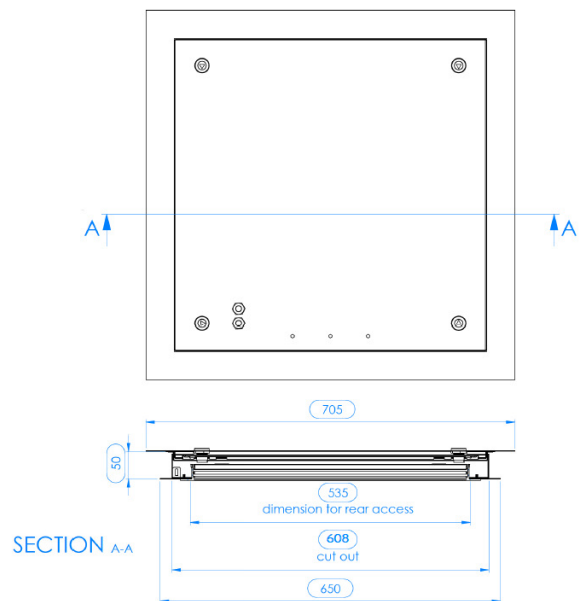

CleanLED 65 Walk On Through Access

The CleanLED 65 Walk On is a cleanroom fixture with an IP65 rating from below the ceiling on the cleanroom side and an IP54 rating above the ceiling. The Luminaire also allows for through access into the ceiling above.

Supports full walk-on capability and safeguards personnel working above the ceiling. Suitable for most classes of cleanrooms & laboratories.

Colour:	White.
Body incl. frame dims (b x c):	650mmx650mm.
Cut-Out:	608mmx608mm.
Delivered Lumens:	5460lm.
Wattage:	48W.
Colour Temperature:	4000K.
CRI:	>80.
Construction:	Steel.
IP Rating:	IP65 Front and IP54 Rear.
Driver:	Electronic/DALI Ballast.

SAFEGUARDS PERSONNEL WORKING ABOVE THE CEILING

To specify choose one entry from each column below, e.g. "CLWO-TA 066 E3D 5640 WH" (option columns may be omitted if not required)

Name	Feature	Option	Emergency Option	Output (lm.)	Trim
CLWO-TA	066 (600X600).	HF DALI	EM E3D (DALI)	5640	WH (White)