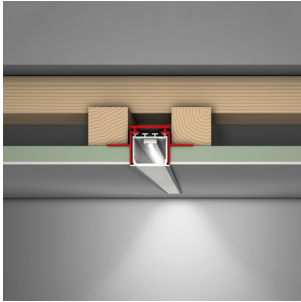

# Plaster Profile Fifteen

LED linear aluminium profile for the construction of narrow light slots in plasterboard walls and ceilings.

Allows for easy installation and can be installed simultaneously with the plasterboard construction. Wooden ceilings or wall paneling can be used instead of plasterboard.

Length:	2.0m.
Output:	n/a
Circuit Wattage:	n/a
Efficacy:	n/a
Construction:	Aluminium.
IP Rating:	n/a
Driver:	n/a

To specify choose one entry from each column below, e.g. "PP15" (option columns may be omitted if not required)

Name	Feature	Option	Emergency Option	Output (lm)	Colour Temp	Trim
PP15 (Plaster Profile Fifteen)						