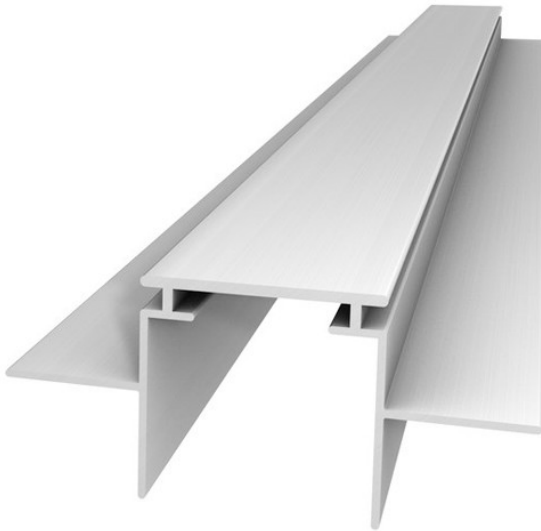

# Plaster Profile Fifteen

LED linear aluminium profile for the construction of narrow light slots in plasterboard walls and ceilings.

Allows for easy installation and can be installed simultaneously with the plasterboard construction. Wooden ceilings or wall paneling can be used instead of plasterboard.

Length:	2.0m.
Output:	n/a
Circuit Wattage:	n/a
Efficacy:	n/a
Construction:	Aluminium.
IP Rating:	n/a
Driver:	n/a

To specify choose one entry from each column below, e.g. "PP15" (option columns may be omitted if not required)