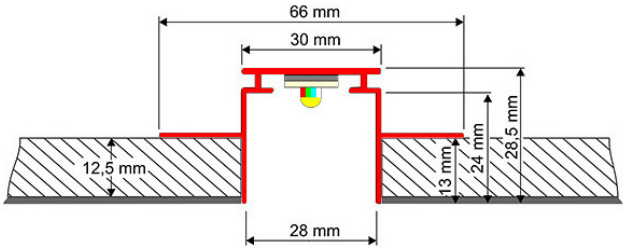

# Plaster Profile Fifteen

LED linear aluminium profile for the construction of narrow light slots in plasterboard walls and ceilings.

Allows for easy installation and can be installed simultaneously with the plasterboard construction. Wooden ceilings or wall paneling can be used instead of plasterboard.

Length:	2.0m.
Output:	n/a
Circuit Wattage:	n/a
Efficacy:	n/a
Construction:	Aluminium.
IP Rating:	n/a
Driver:	n/a

To specify choose one entry from each column below, e.g. "PP15" (option columns may be omitted if not required)

Name	Feature	Option	Emergency Option	Output (lm)	Colour Temp	Trim
PP15 (Plaster Profile Fifteen)						